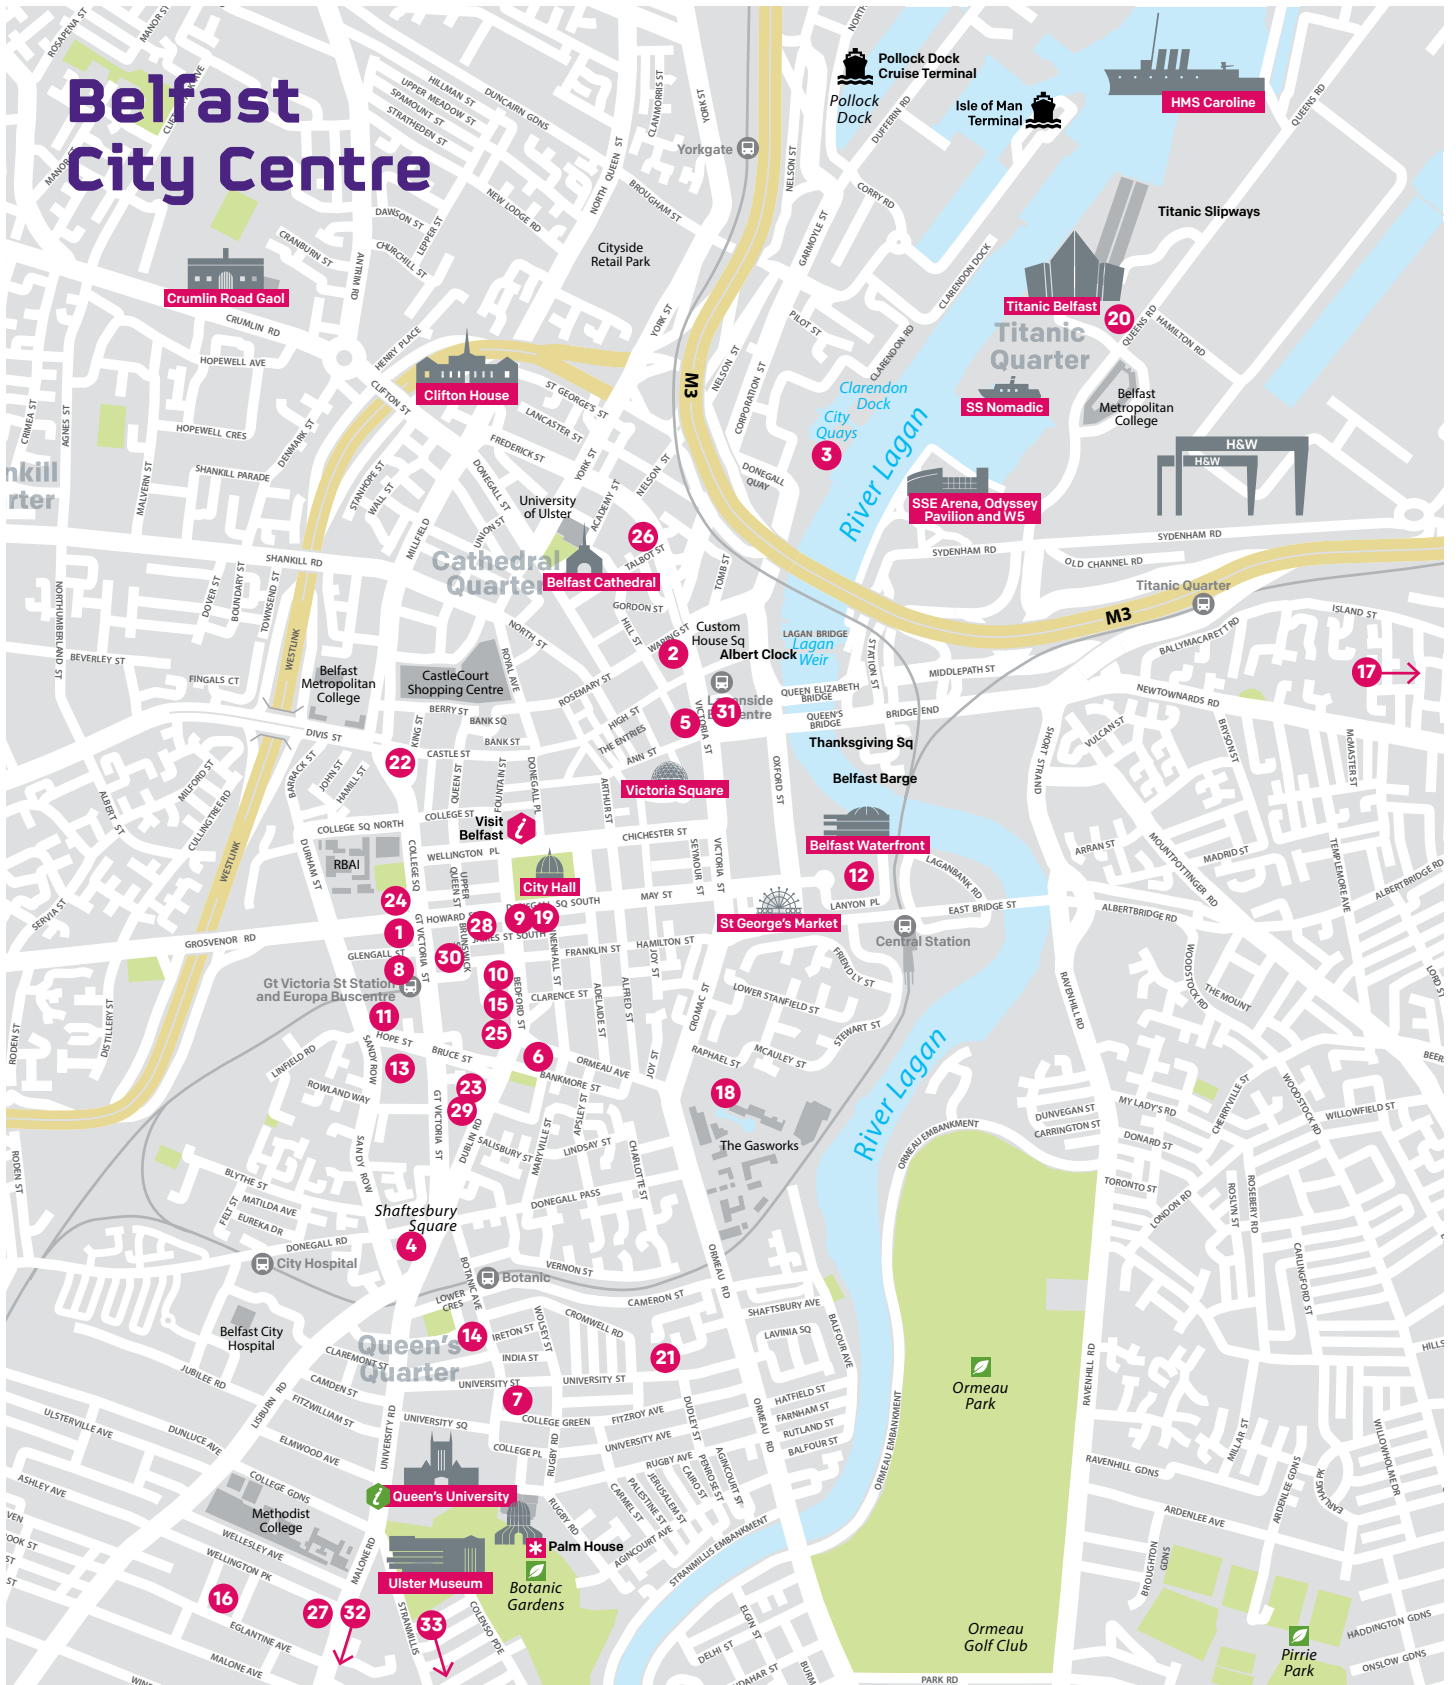

# Belfast City Centre

- |                                |                                    |                                    |                                |  |
|--------------------------------|------------------------------------|------------------------------------|--------------------------------|--|
| <b>5 Star</b>                  | 6 Clayton Hotel                    | 14 House Hotel Belfast             | <b>3 Star</b>                  | <b>Budget</b>                                  |
| 1 Fitzwilliam Hotel            | 7 Dukes at Queens                  | 15 Maldron Hotel Belfast City      | 11 Holiday Inn Express         | 28 Belfast easyHotel                           |
| 2 The Merchant Hotel           | 8 Europa Hotel                     | 16 Malone Lodge Hotel & Apartments | 22 Ibis Belfast City Centre    | 29 Hotel ETAP Belfast                          |
| <b>4 Star</b>                  | 9 George Best Hotel                | 17 Park Avenue Hotel               | 23 Ibis Belfast Queens Quarter | 30 Travelodge Belfast Central                  |
| 3 AC Hotel by Marriott Belfast | 10 Grand Central Hotel             | 18 Radisson Blu Hotel              | 24 Jurys Inn Belfast           | <b>Unclassified</b>                            |
| 4 Benedicts Hotel              | 11 Hampton by Hilton Belfast       | 19 Ten Square Hotel                | 25 Park Inn by Radisson        | 31 Malmaison Belfast                           |
| 5 Bullitt Hotel                | 12 Hilton Belfast                  | 20 Titanic Hotel                   | 26 Ramada Encore               | 32 Queen's University Belfast (Elms Village)   |
|                                | 13 Holiday Inn Belfast City Centre |                                    | 27 Wellington Park Hotel       | 33 Stranmillis University College (StranHalls) |