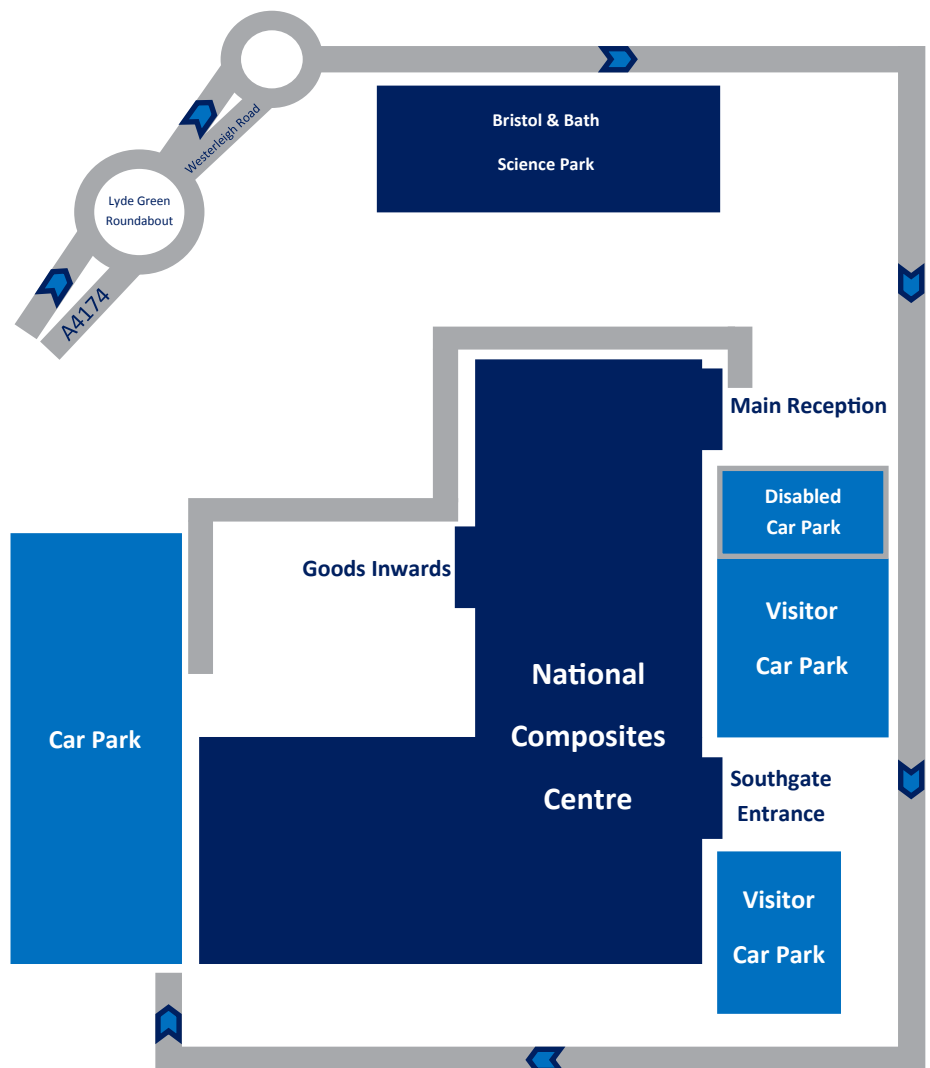

Visiting the National Composites Centre

On arrival visitors should sign in at main reception.

The visitors car park is situated just outside main reception. If the visitors car park is full, there is a larger car park located at the rear of the building.

Workshop Tour

If you are expecting to take part in a workshop tour please ensure you bring with you suitable sturdy footwear. (We advise no sandals, pumps or high heels).

Traveling to the NCC

If travelling by train the nearest station is Bristol Parkway, you can also travel to Bristol Temple Meads.