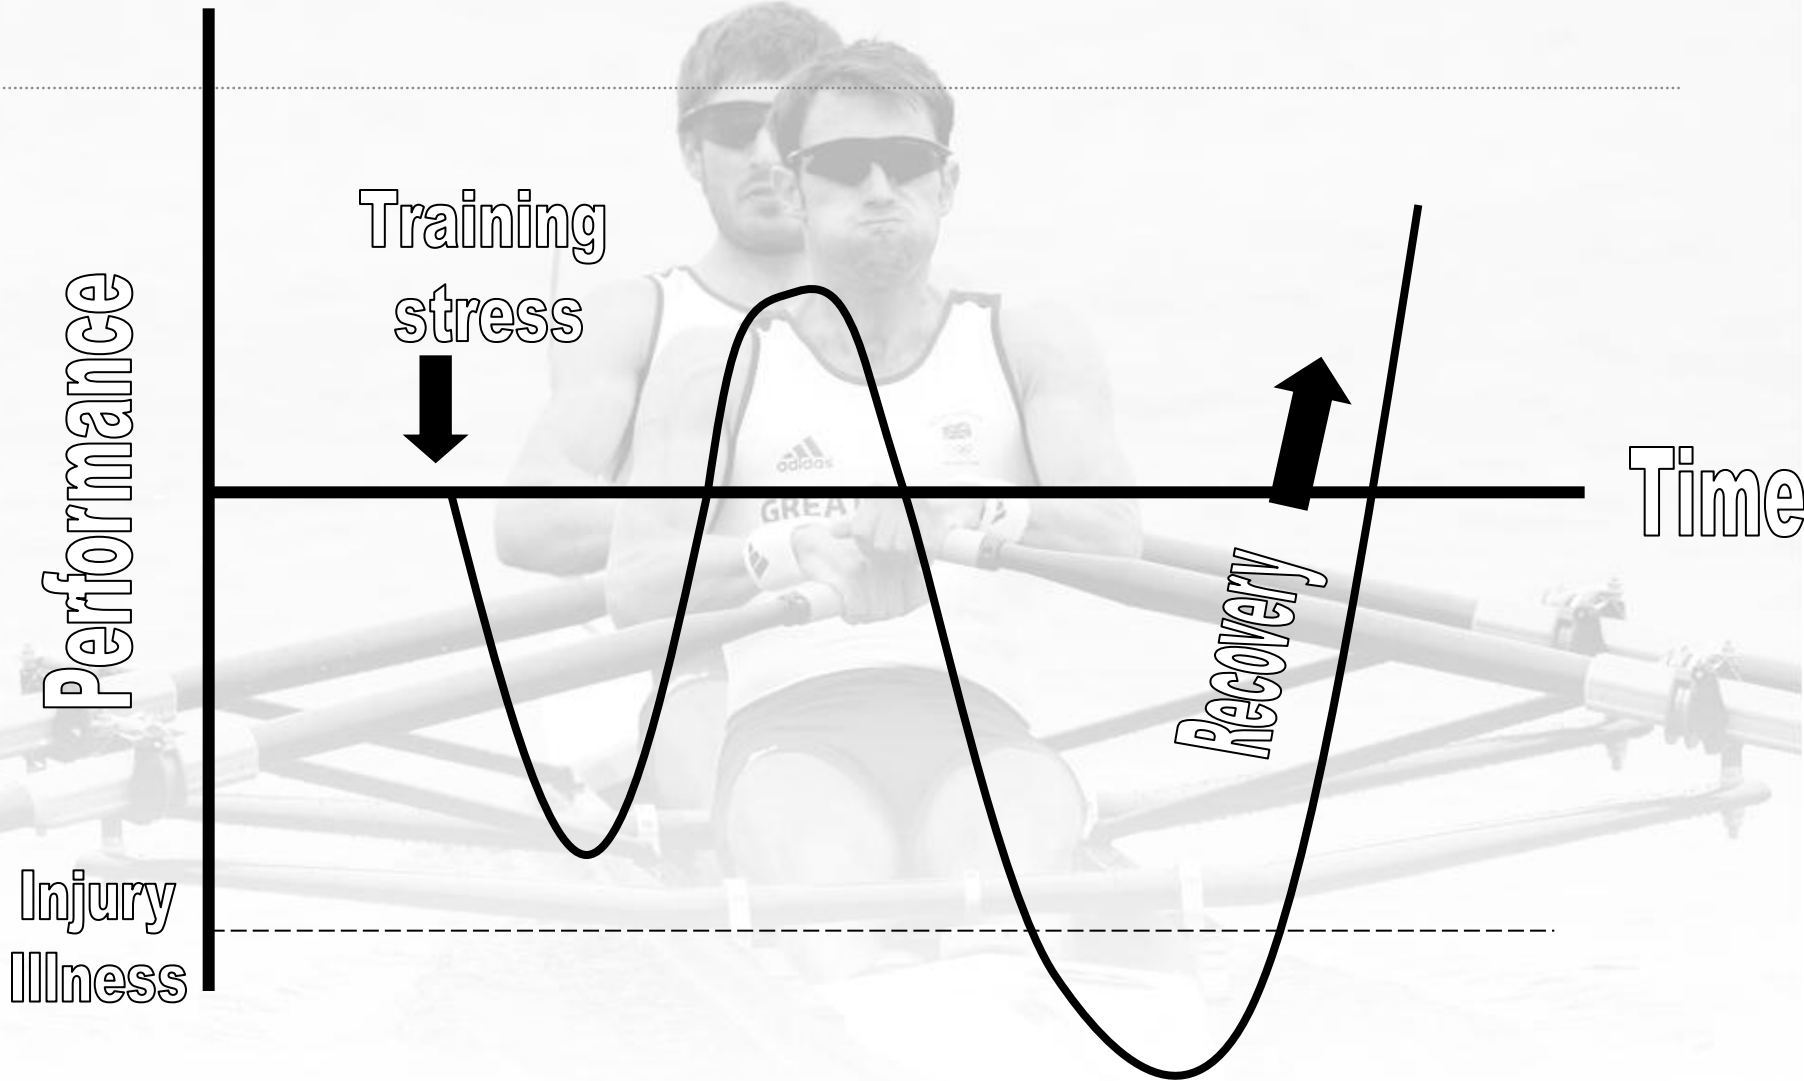

A background image of a female judo athlete in a white gi, holding a wooden bokko (training stick) horizontally across her shoulders. The image is semi-transparent and overlaid with a blue tint.

Research & Innovation

Force measurement

Athlete and boat monitoring

Receiver/transmitter inside shaft

Wireless integration

Instrumentation

Performance data analysis

Injury
Illness

Time