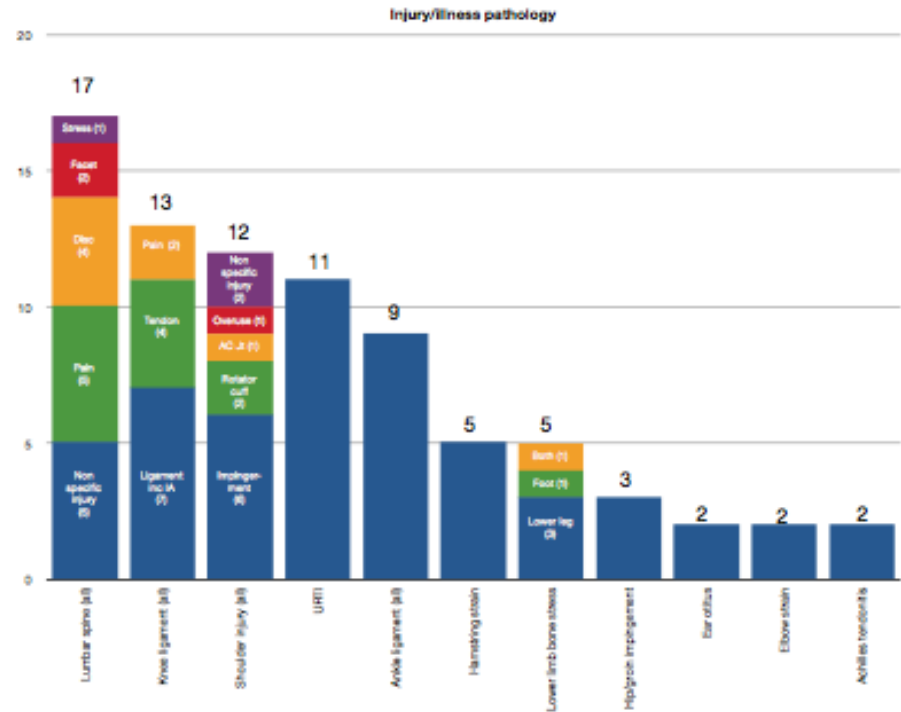

Force measurement

Athlete and boat monitoring

Receiver/transmitter inside shaft

Wireless integration

Instrumentation

Performance data analysis

Injury
Illness

Time

Change over 15 days post-match – single cold immersion versus passive recovery

a: $p < 0.05$ cmp to other treatment

Injury & illness in Great Britain Sport

Olympiad review August 2009

Figure 3

Laser scanning

Model development

Super HPC Interventions

Day 1

Day 4

Day 7

Rapid prototype

Lab testing

'Field testing'

Day 8

Day 10

Day 14

Why do we need innovative equipment?

The image is a composite. The top half shows a cyclist in a white and blue jersey with a blue helmet, celebrating with his right arm raised. The bottom half shows a close-up of a track bicycle's frame and wheels. A black banner with white text is overlaid across the middle, and a gold-bordered oval contains text in the bottom right corner.